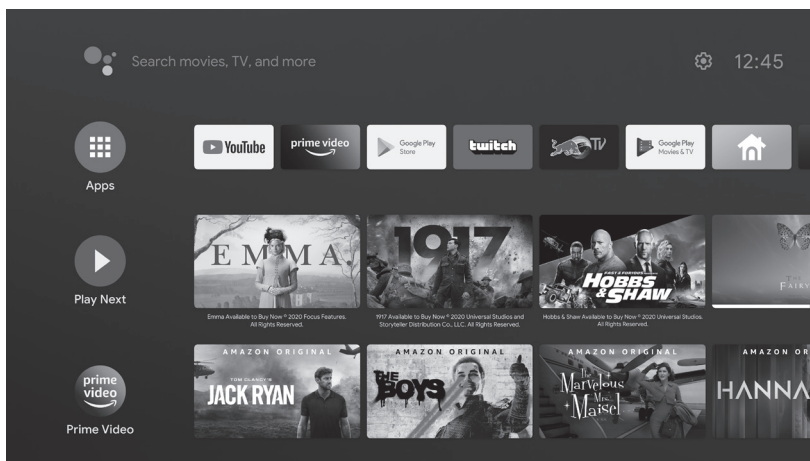

2. Device Information

3. Setup Diagram

4. Remote Control

PUT YOUR VOICE IN CONTROL WITH GOOGLE

Use your voice to search for shows, control your TV, plan your day, and more. Just ask Google.

PAIRING GUIDE

Long press Back+Home button at the same time, until the red light flashes quickly, then release, that means RCU enter the pairing mode. Waiting for few seconds and stop pressing any buttons, until it pop up the message of pairing successfully.

5. Android TV

COMPLETE THE ON-SCREEN SET-UP

Follow the on-screen instructions using your remote to navigate through the set-up process.

Android TV makes it easier to get more from your TV. Choose from 400,000+ movies and shows from across streaming services. Ask Google to control your TV, get recommendations of what to watch, dim the lights, and more with your voice.

5. Android TV

COMPLETE A INSTALAÇÃO NO ECRÃ

Siga as instruções no ecrã, utilizando o seu comando para navegar ao longo do processo de instalação.

O Android TV torna mais fácil aproveitar melhor sua TV. Escolha entre mais de 400.000 filmes e programas de serviços de streaming. Peça ao Google para controlar sua TV, obter recomendações sobre o que assistir, diminuir as luzes e muito mais com sua voz.